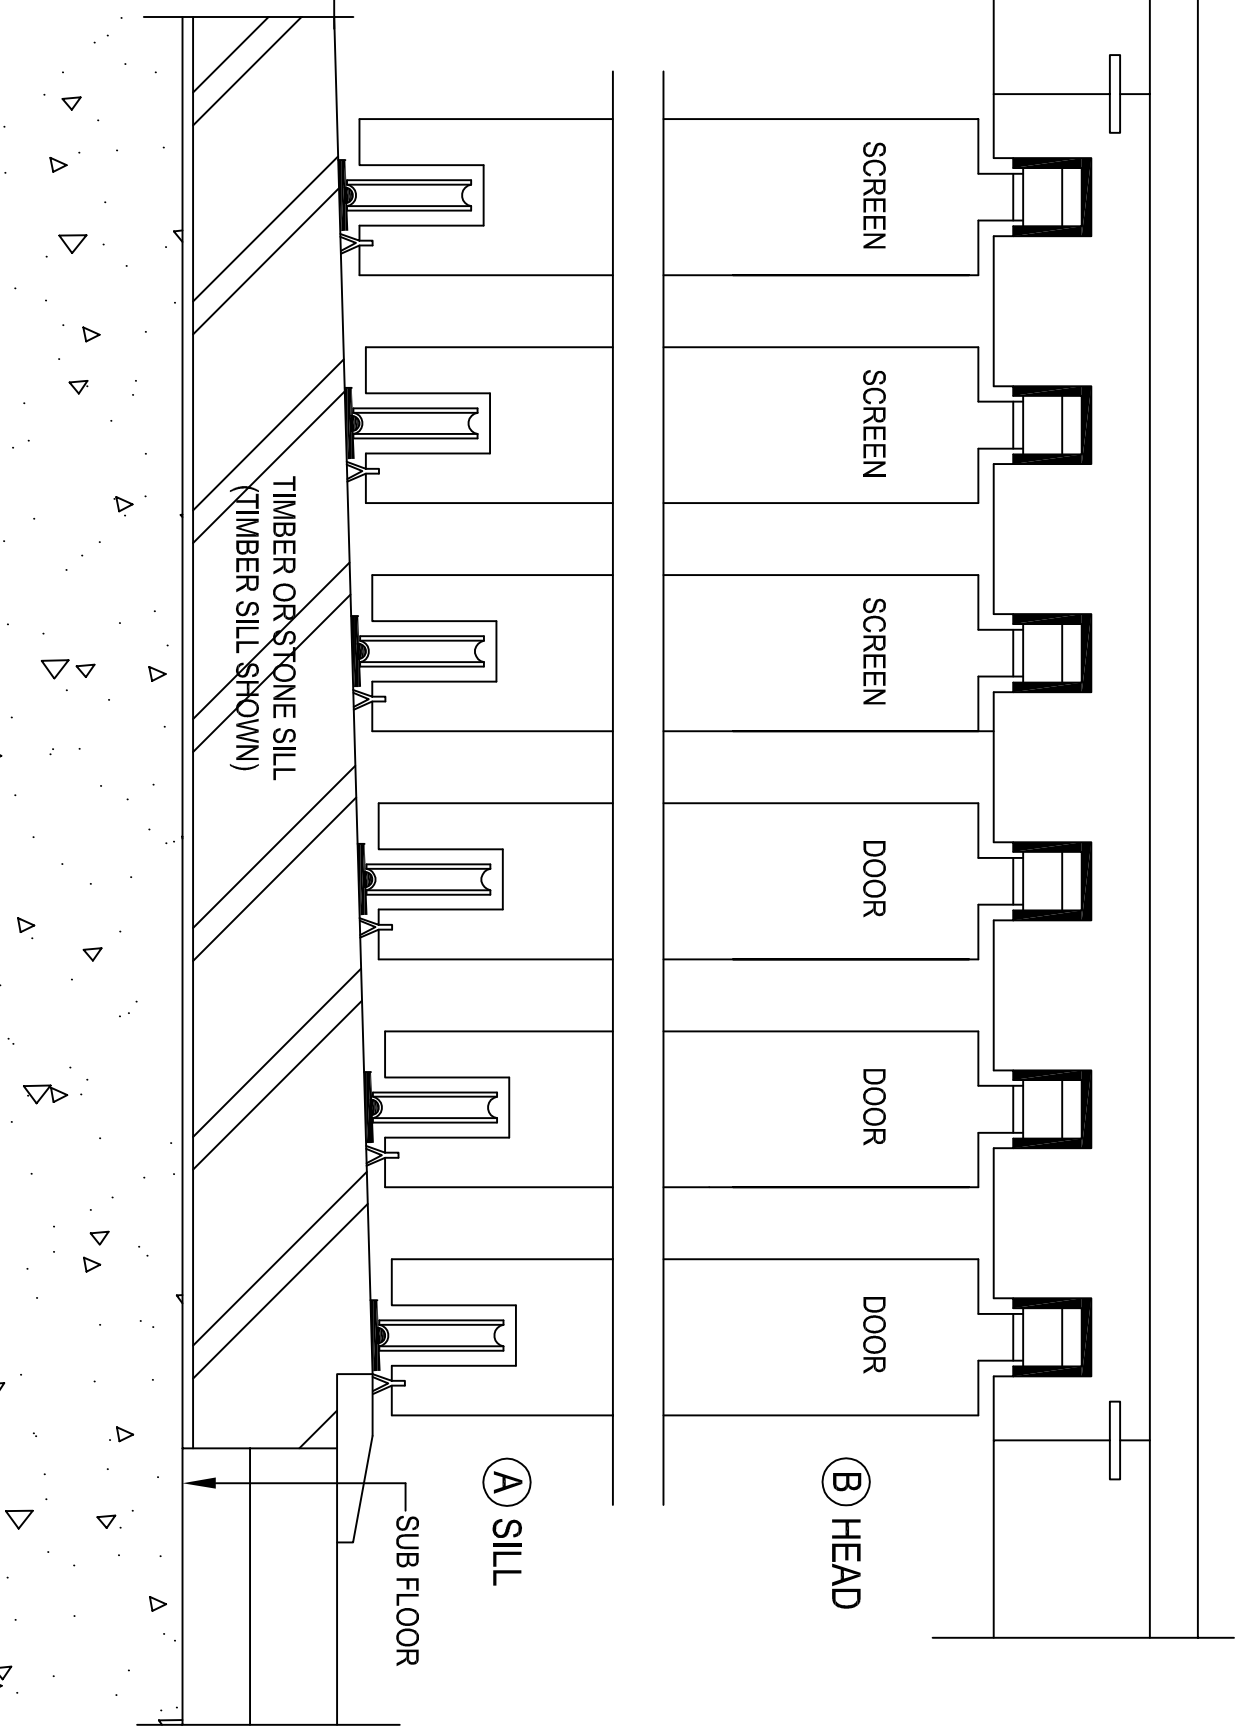

ROUGH OPENING
 FRAME SIZE
 OPENING SIZE

TYPICAL MULTI-SLIDE

M.J.N. MCNAUGHTON LTD

PO Box 27 061, Mt. Roskill, New Zealand
 Email: mjnmcaughthon@xtra.co.nz

T: +64.9.620.9059
 F: +64.9.620.7585

HEAD
 SILL

Scale:

1/2"=1"

Date:
 05/20/05

Page:
 DP31A-W